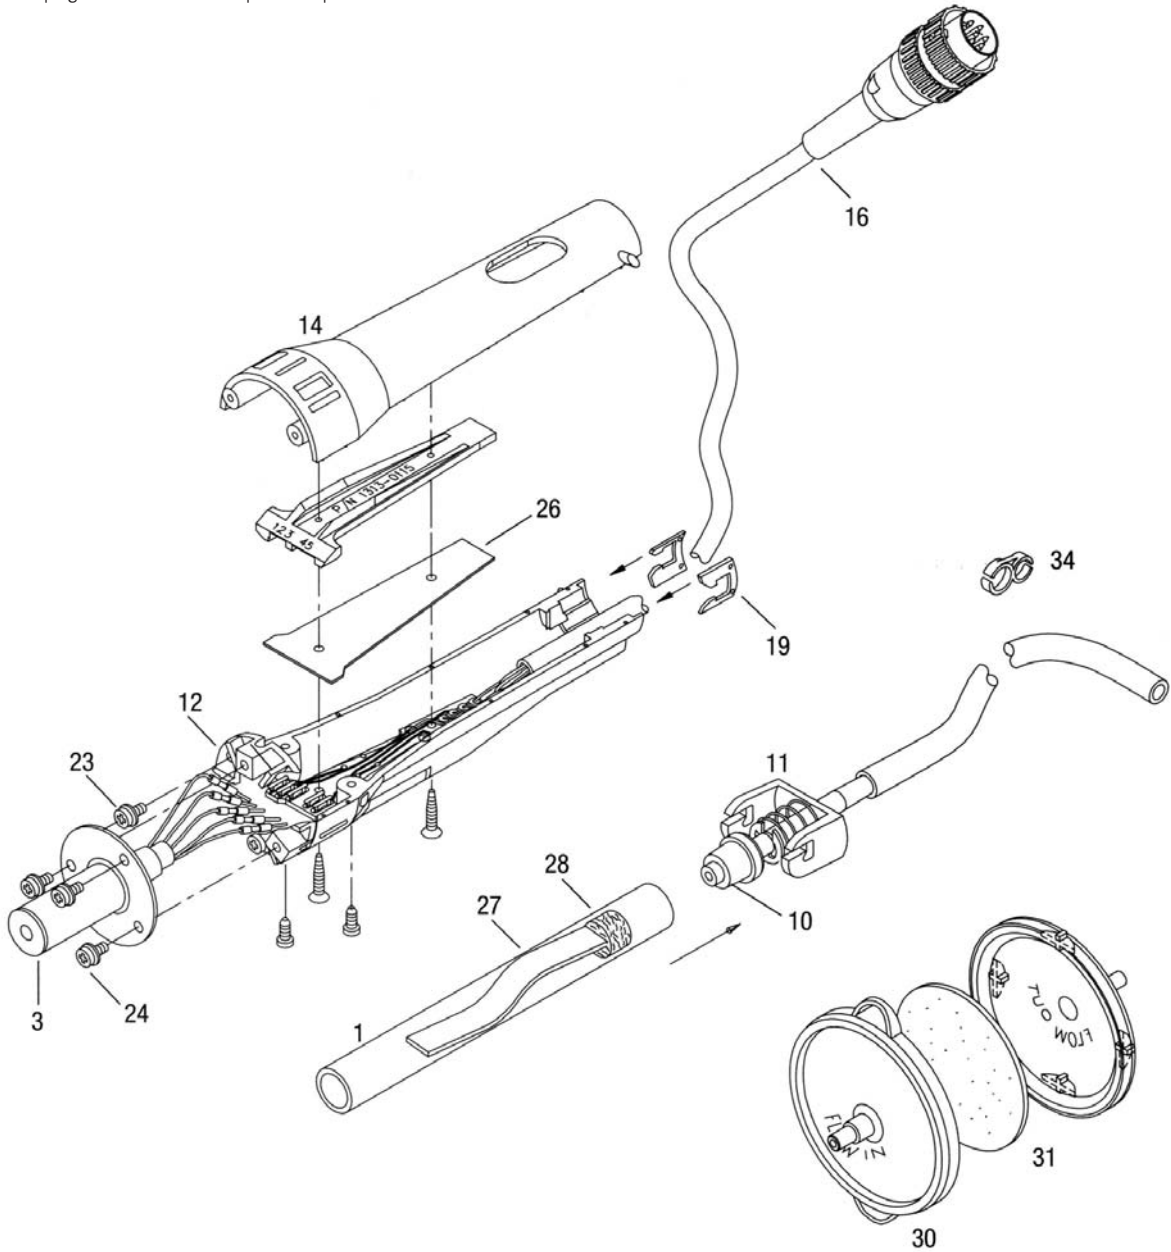

SX-70 Handpiece

SX-70 Replacement Parts Diagram

SX-70 parts Diagram

See page 12 for the description of parts

SX-70 Handpiece

SX-70 Replacement Parts

ITEM	DESCRIPTION	PART NUMBERS
1	Glass Chamber	1265-0009-P1
3	SX-70 Heater and Seal Assembly	6010-0080-P1
	Front Seal, Heater	1213-0033-P1
10	Rear Seal	1213-0001-P1
11	Rear Seal Retainer Assembly	4010-0106-P1
12	Heat Dissipator	1360-0005-P1
14	Replacement Handle Kit (SX, TP, TJ) (includes Top/Bottom Plates, Heat Dissipator, and Hardware)	6993-0140
	Replacement Hardware Kit (SX, TP, TJ) (includes Screws and Handle Clips)	6993-0189-P1
14	Switch and Cord Assembly (SX-70 only)	4010-0098-P1
16	Handle Clips	1209-0006-P5
19	Replacement Button	1119-0119-P1
	Dissipator Mounting Screws (mounts dissipator to handle)	1405-0534-P3
23	Heater Mounting Screws	1405-0395-P3
24	Solder Shield (comes with the purchase of any Heater Assembly)	1213-0072-P10
26	"S" Baffle	4010-0033-P1
27	Sodr-X-Tractor Filter	
28	Package of 10	1309-0018-P10
	Package of 50	1309-0018-P50
	VisiFilter, Fixed	1309-0020-P1
30	VisiFilter, Replaceable	1309-0028-P1
30	Replaceable VisiFilter Elements	
	Package of 10	1309-0027-P10
	Package of 25	1309-0027-P25
	Package of 50	1309-0027-P50
	Tubing, Length 1370mm (54") Black	1342-0015-08-P1
	Black Hose Clamps	1321-0085-01-P6
34	Hose Fitting, Female (Quick Disconnect)	1259-0086-P1
	Hose Fitting, Male (Quick Disconnect)	1259-0087-P1
	Tubing, Length (2 ") Translucent	1342-0001-01-P1
	6 Conductor Cable Assembly	1332-0148-P1
	Gender Bender Adaptor (Allows SensaTemp Handpieces to be used on IntelliHeat power sources)	6993-0278-P1
	SX Tool Stand (Available November 2007)	6019-0082-P1